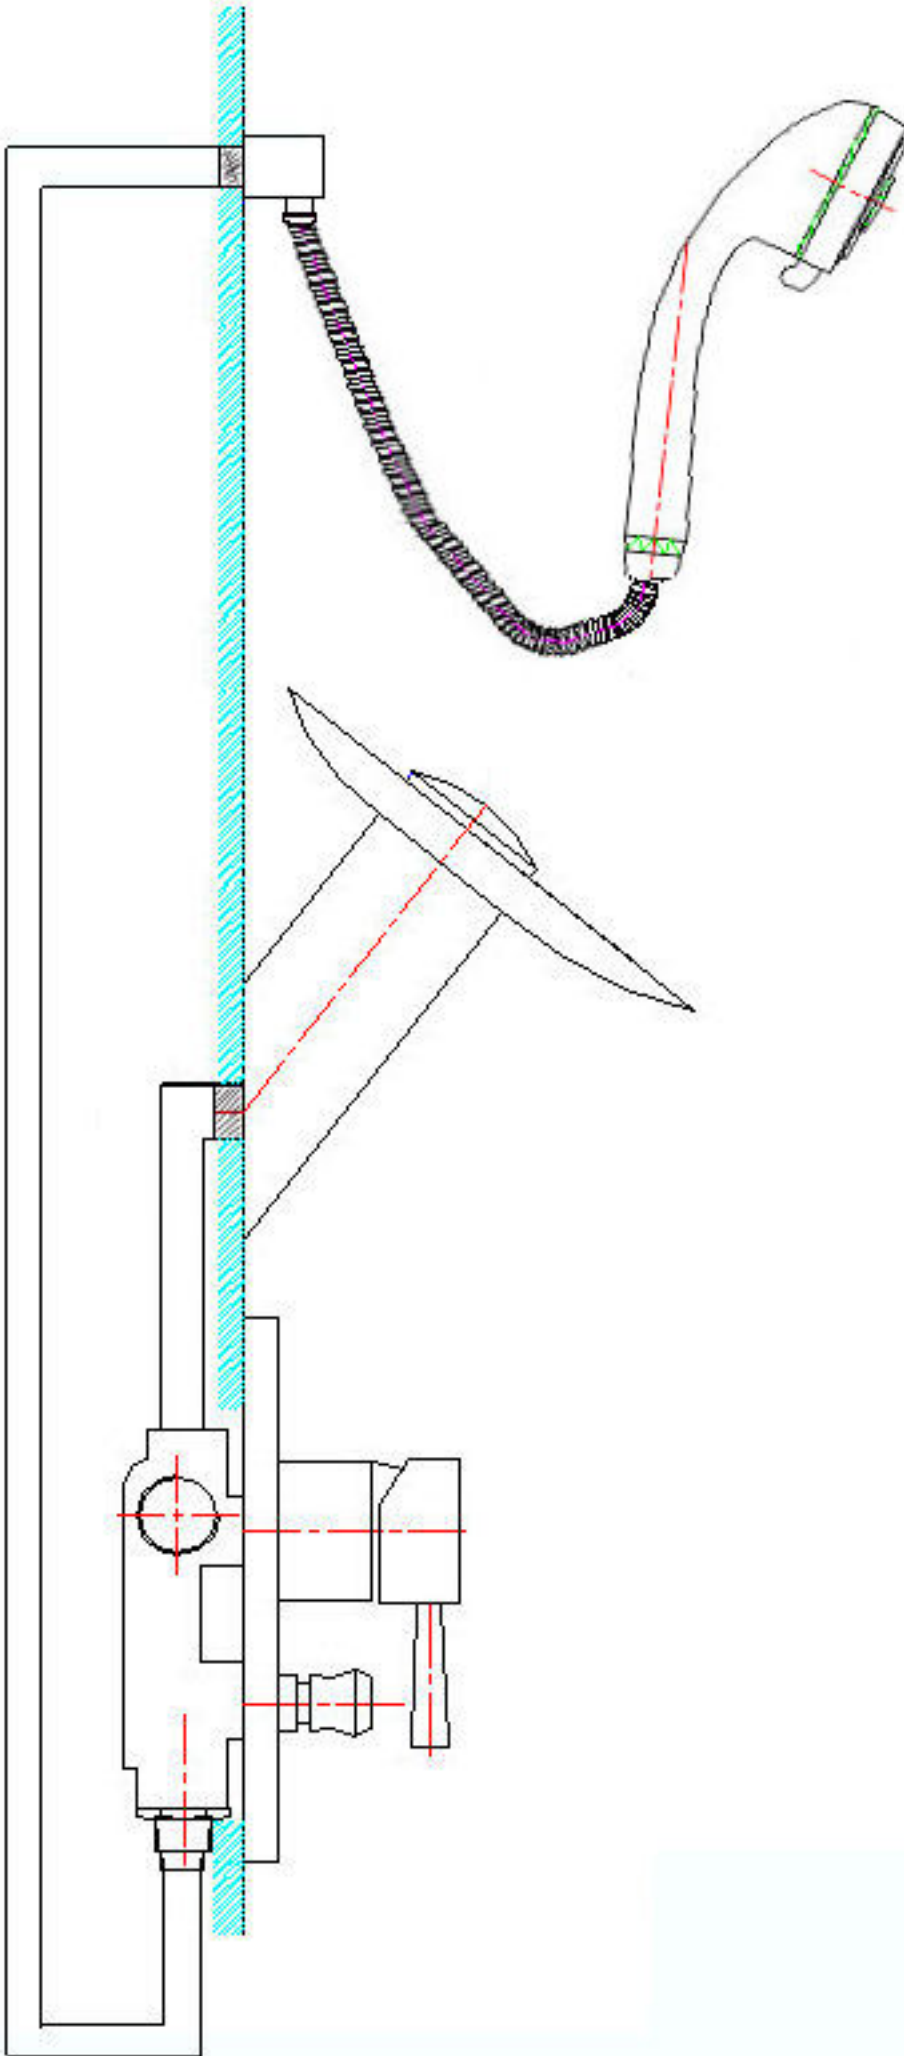

FD-1004□

www.FaucetDesigns.com

Vertical ("Wall") Sample Configuration

Roman Tub ("Deck-Mount") Sample Configuration